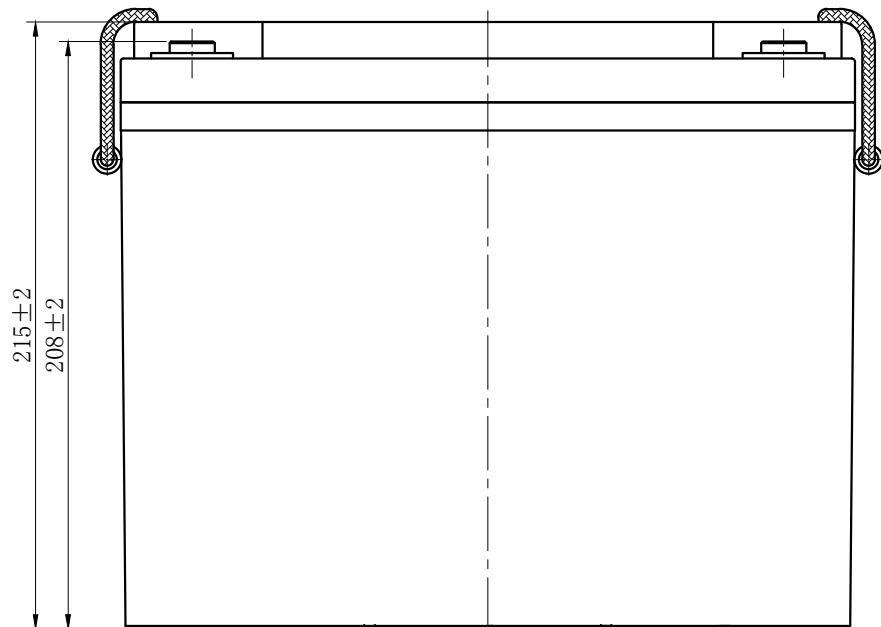

BAT412110081

12V/100Ah AGM
Super Cycle
Batt. (M6)

BAT412110081

Unit of Measurement (mm)

Date: