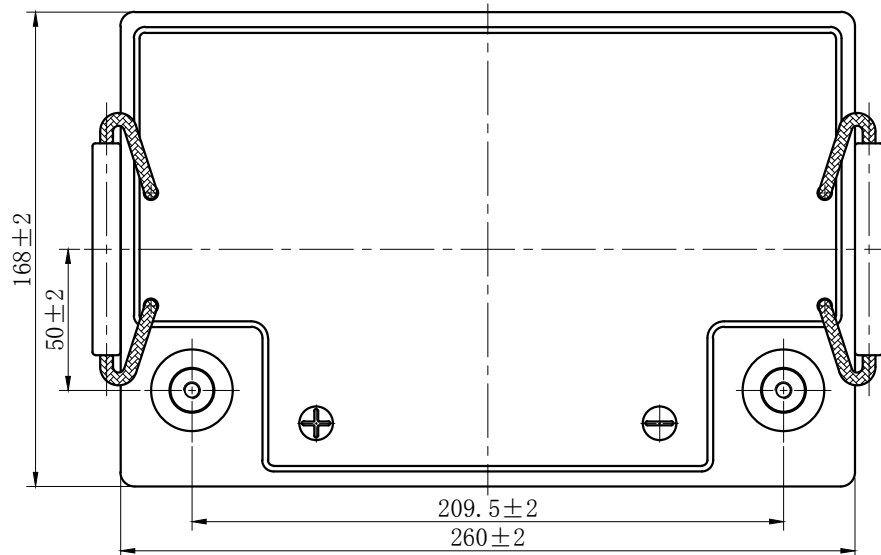

BAT412110081

12V/100Ah AGM
Super Cycle
Batt. (M6)

BAT412110081

Unit of Measurement (mm)

Date: