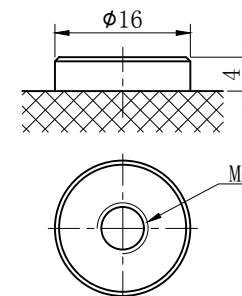

BAT412110081

12V/100Ah AGM
Super Cycle
Batt. (M6)

BAT412110081

Unit of Measurement (mm)

Date: